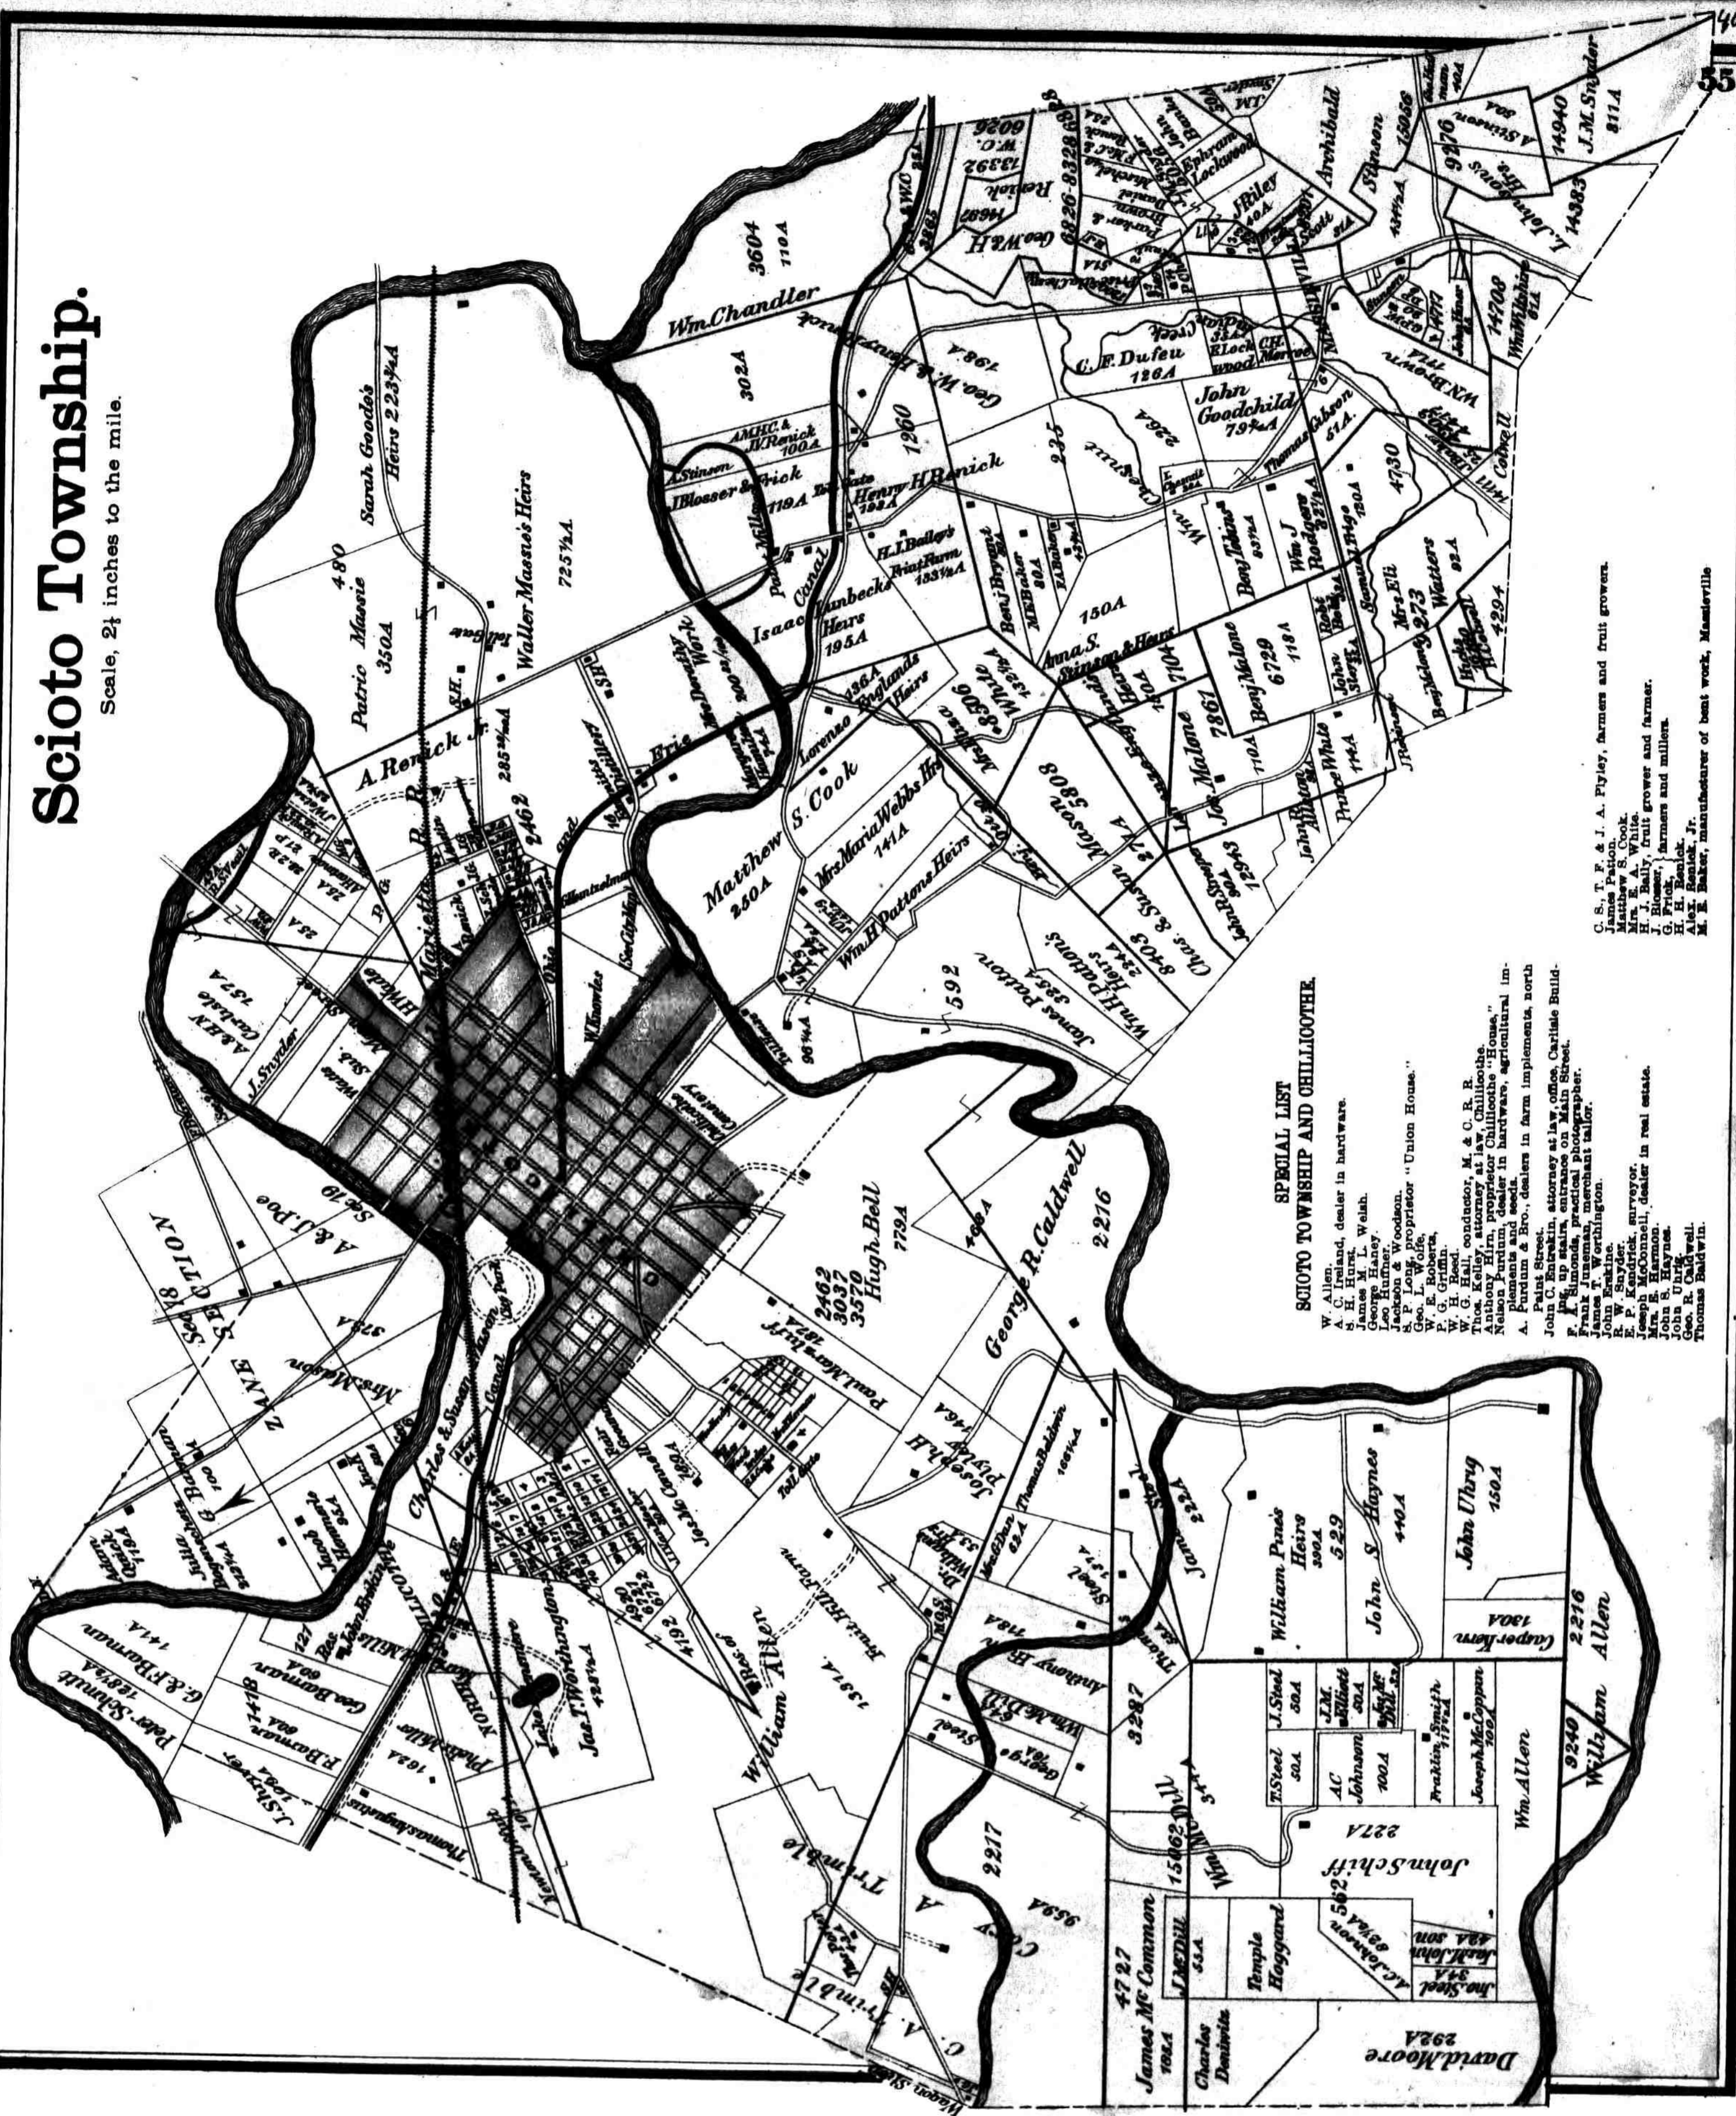

Scioto Township.

Scale, 2 1/4 inches to the mile.

SPECIAL LIST SCIO TO TOWNSHIP AND CHILLICOTHE.

- W. Allen
- A. C. Ireland, dealer in hardware.
- S. H. Hunt.
- James M. L. Welch.
- George Haney.
- John S. Woodson.
- Jackson & Woodson.
- S. P. Long, proprietor "Union House."
- Geo. L. Wolfe.
- W. E. Roberts.
- W. G. Hall.
- W. G. Hall, conductor, M. & C. R. R.
- Thos. Kelly, attorney at law, Chillicothe.
- Anthony Hirt, proprietor Chillicothe "House."
- Nelson Purdum, dealer in hardware, agricultural im-
plements & seeds.
- Purdum & Co., dealers in farm implements, north
side of Scioto, Chillicothe.
- John C. Enck, attorney at law, office, Carriage Build-
ing, up stairs, entrance on Main Street.
- F. J. Simonds, practical photographer.
- Frank J. Newman, merchant tailor.
- John S. Worthington.
- R. W. Snyder.
- E. P. Kendrick, surveyor.
- Joseph McConnell, dealer in real estate.
- Mrs. E. Harmon.
- John S. Haynes.
- John S. Haynes.
- Geo. R. Caldwell.
- Thomas Baldwin.